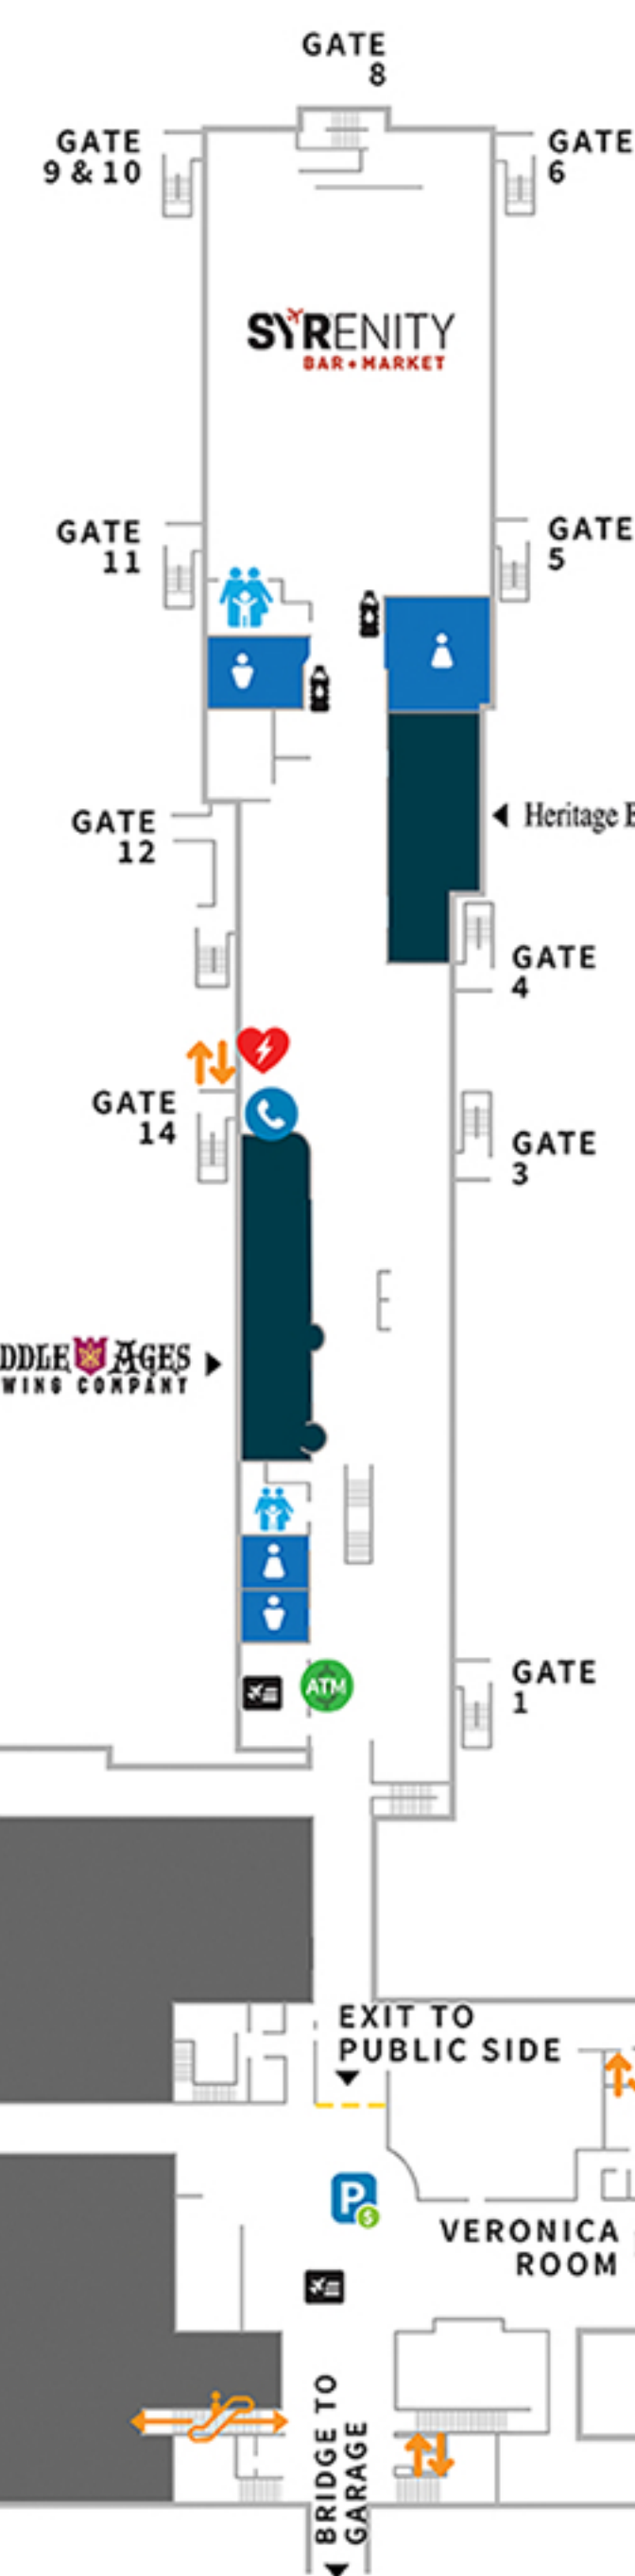

SYR[®]

SECOND LEVEL

DELTA
UNITED

TERMINAL B

NORTH

- ATM
- AUTOMATIC EXTERNAL DEFIBRILLATOR
- BABY CARE ROOM
- COURTESY PHONE
- DEAF AND HARD OF HEARING VIDEO PHONE
- ELEVATOR
- ESCALATOR
- EXIT PORTALS
- FAMILY RESTROOM
- FLIGHT INFO BOARD
- PAY & GO PARKING KIOSK
- RESTROOMS
- SECURITY CHECKPOINT
- SERVICE ANIMAL PET RELIEF ROOM
- STAIRS
- WATER BOTTLE FILLING STATION

allegiant[®]
jetBlue
American Airlines
FRONTIER AIRLINES

TERMINAL A

SOUTH

TERMINAL