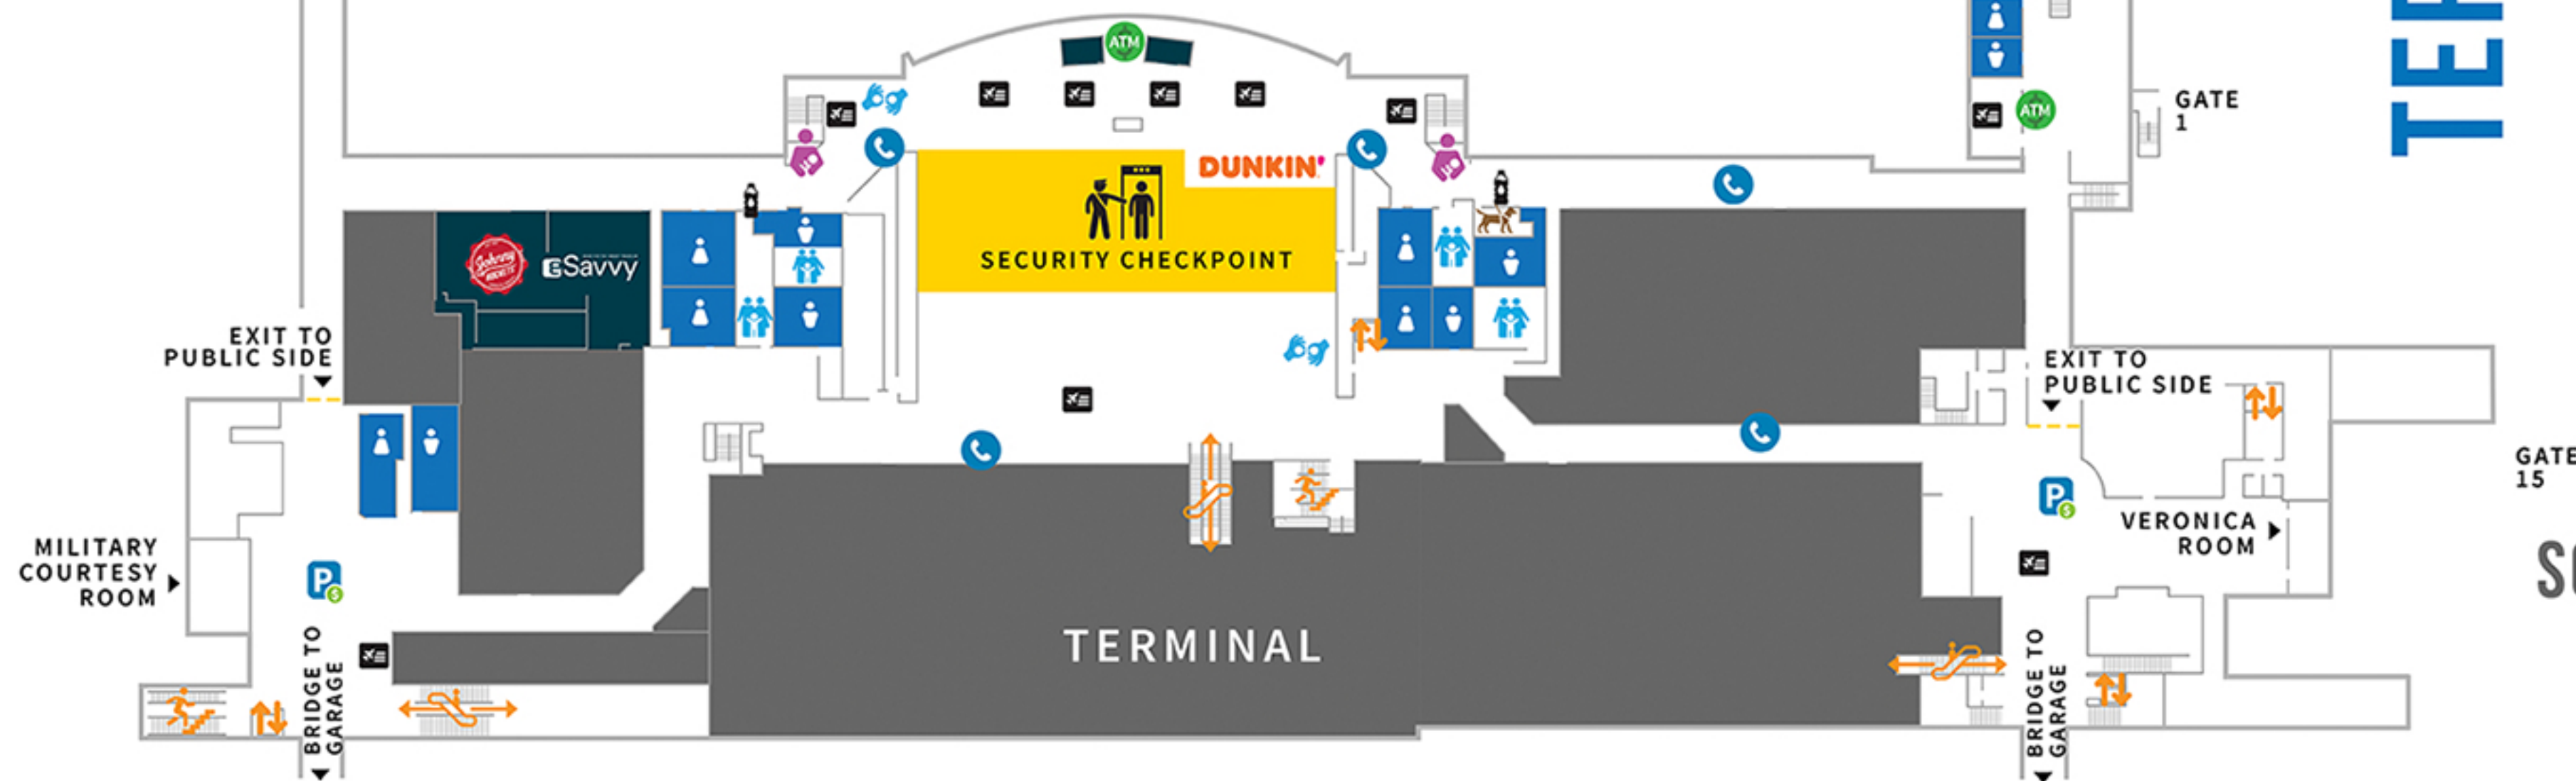

SYR[®]

SECOND LEVEL

DELTA
UNITED

TERMINAL B

NORTH

- ATM
- AUTOMATIC EXTERNAL DEFIBRILLATOR
- BABY CARE ROOM
- COURTESY PHONE
- DEAF AND HARD OF HEARING VIDEO PHONE
- ELEVATOR
- ESCALATOR
- EXIT PORTALS
- FAMILY RESTROOM
- FLIGHT INFO BOARD
- PAY & GO PARKING KIOSK
- RESTROOMS
- SECURITY CHECKPOINT
- SERVICE ANIMAL PET RELIEF ROOM
- STAIRS
- WATER BOTTLE FILLING STATION

allegiant[®]
jetBlue
American Airlines
FRONTIER AIRLINES

TERMINAL A

SOUTH

TERMINAL